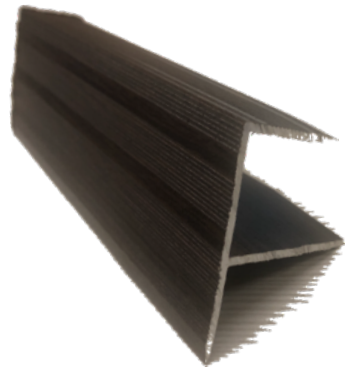

Finishing
Profile