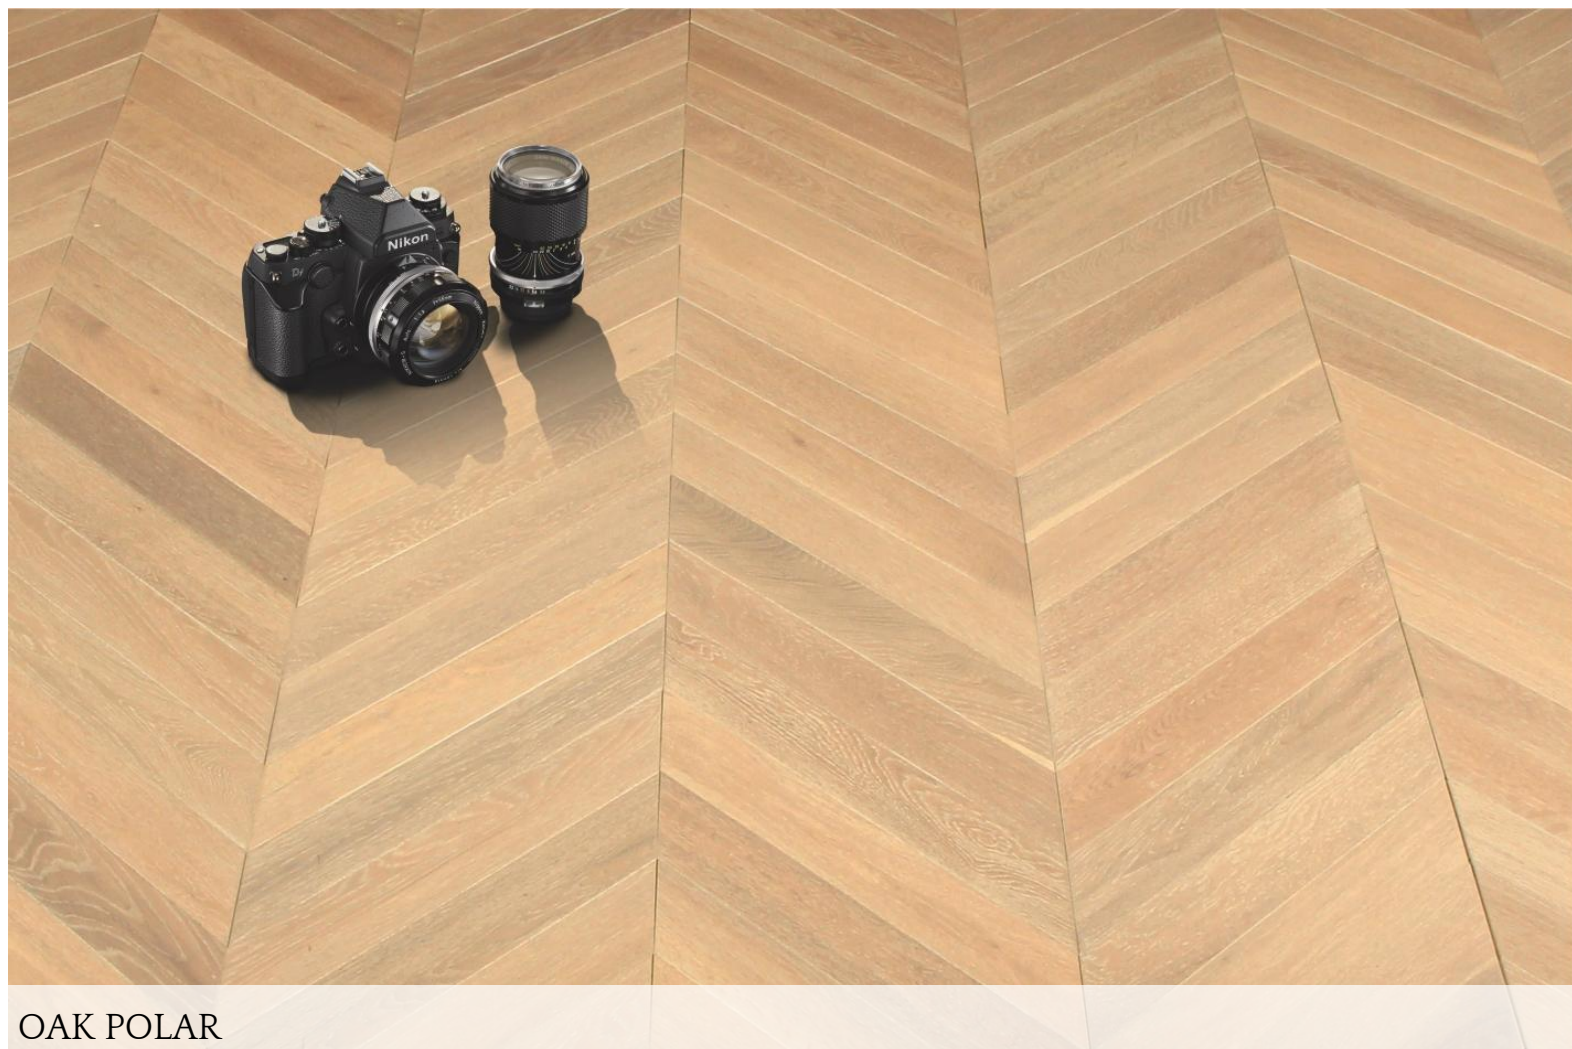

More possible installation ideas

Longstrip

Diagonal

B-strip,
Brickbond

Patterned
Fixed Strips

PRODIGY
PATTERN HARDWOOD FLOOR

OAK POLAR

Size: 90mm x 540mm x 12mm
Area Per box : 5.231 Sq ft
Wood Species : European Oak
Finish : Brushed & Matt Lacquer