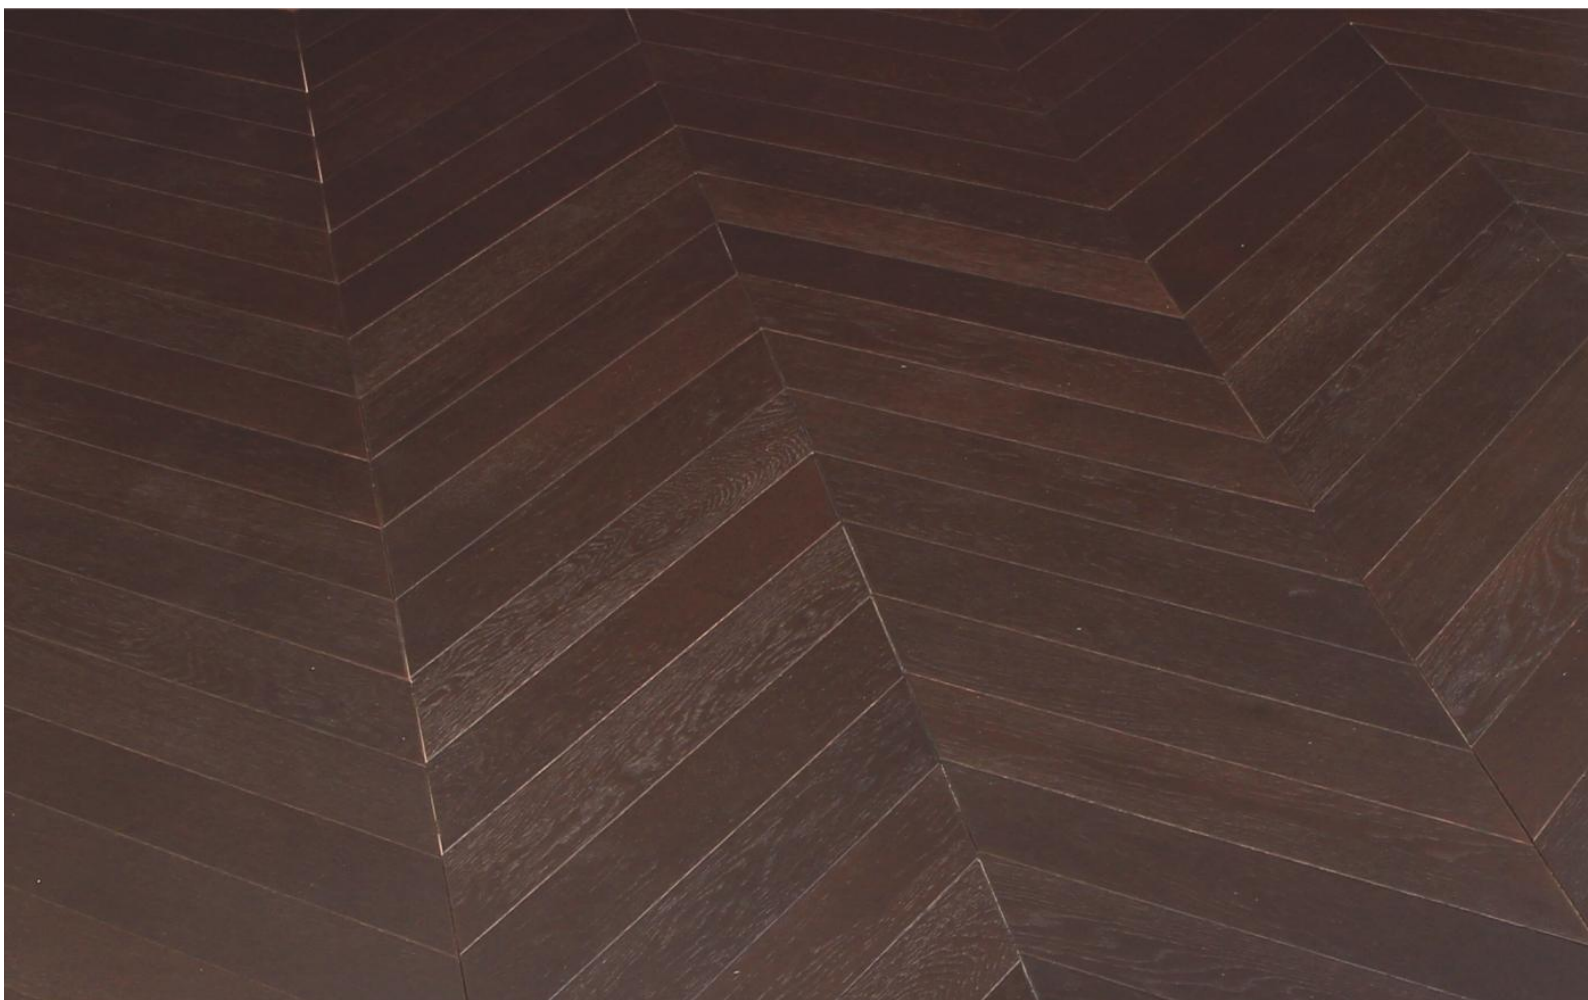

PRODIGY
PATTERN HARDWOOD FLOOR

OAK FIRED

Size: 90mm x 540mm x 12mm
Area Per box : 5.231 Sq ft
Wood Species : European Oak
Finish : Brushed & Matt Lacquer