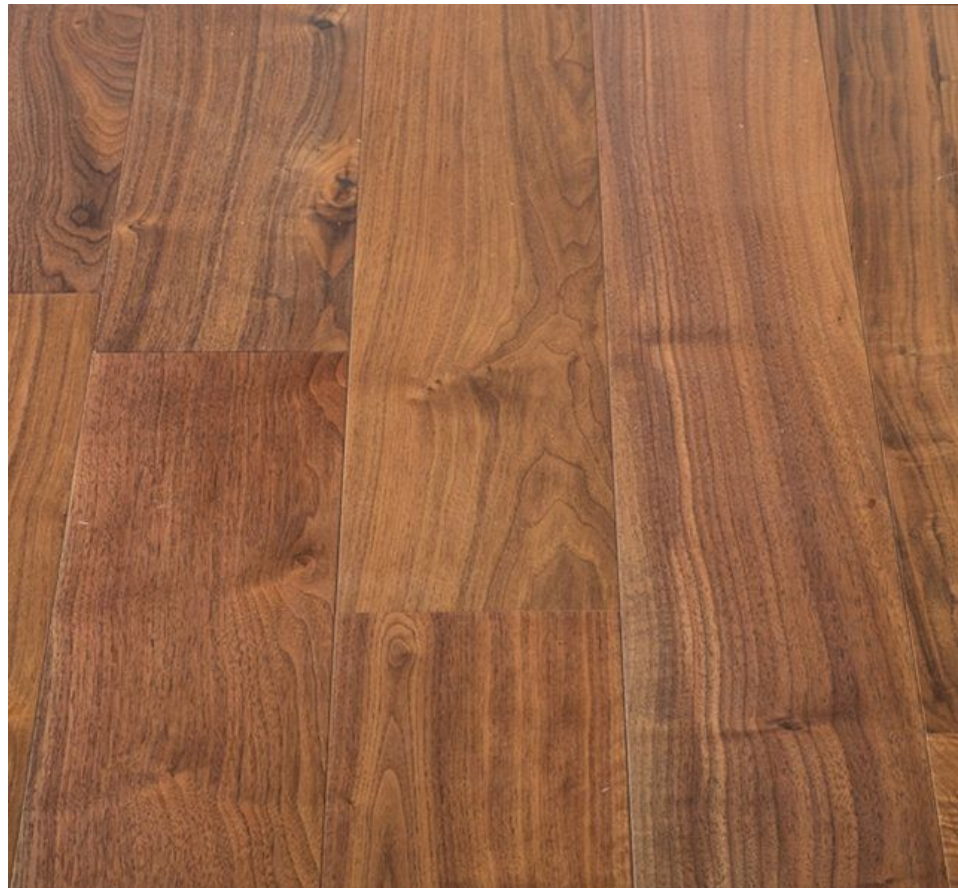

URBANE

Engineered Hardwood Floors
Style Sophistication Luxury

Size : 127mm x 910mm x 14mm
Area Per Box : 27.36 Sq ft
Wood Specie : American Walnut
Finish : Smooth Lacquer

Click
Locking

Bevelled
Edge

2 mm
Natural Wood
Veneer

12
YEARS

Conditional
Residential
Warranty

Matt
Lacquer

AMERICAN WALNUT TOWN